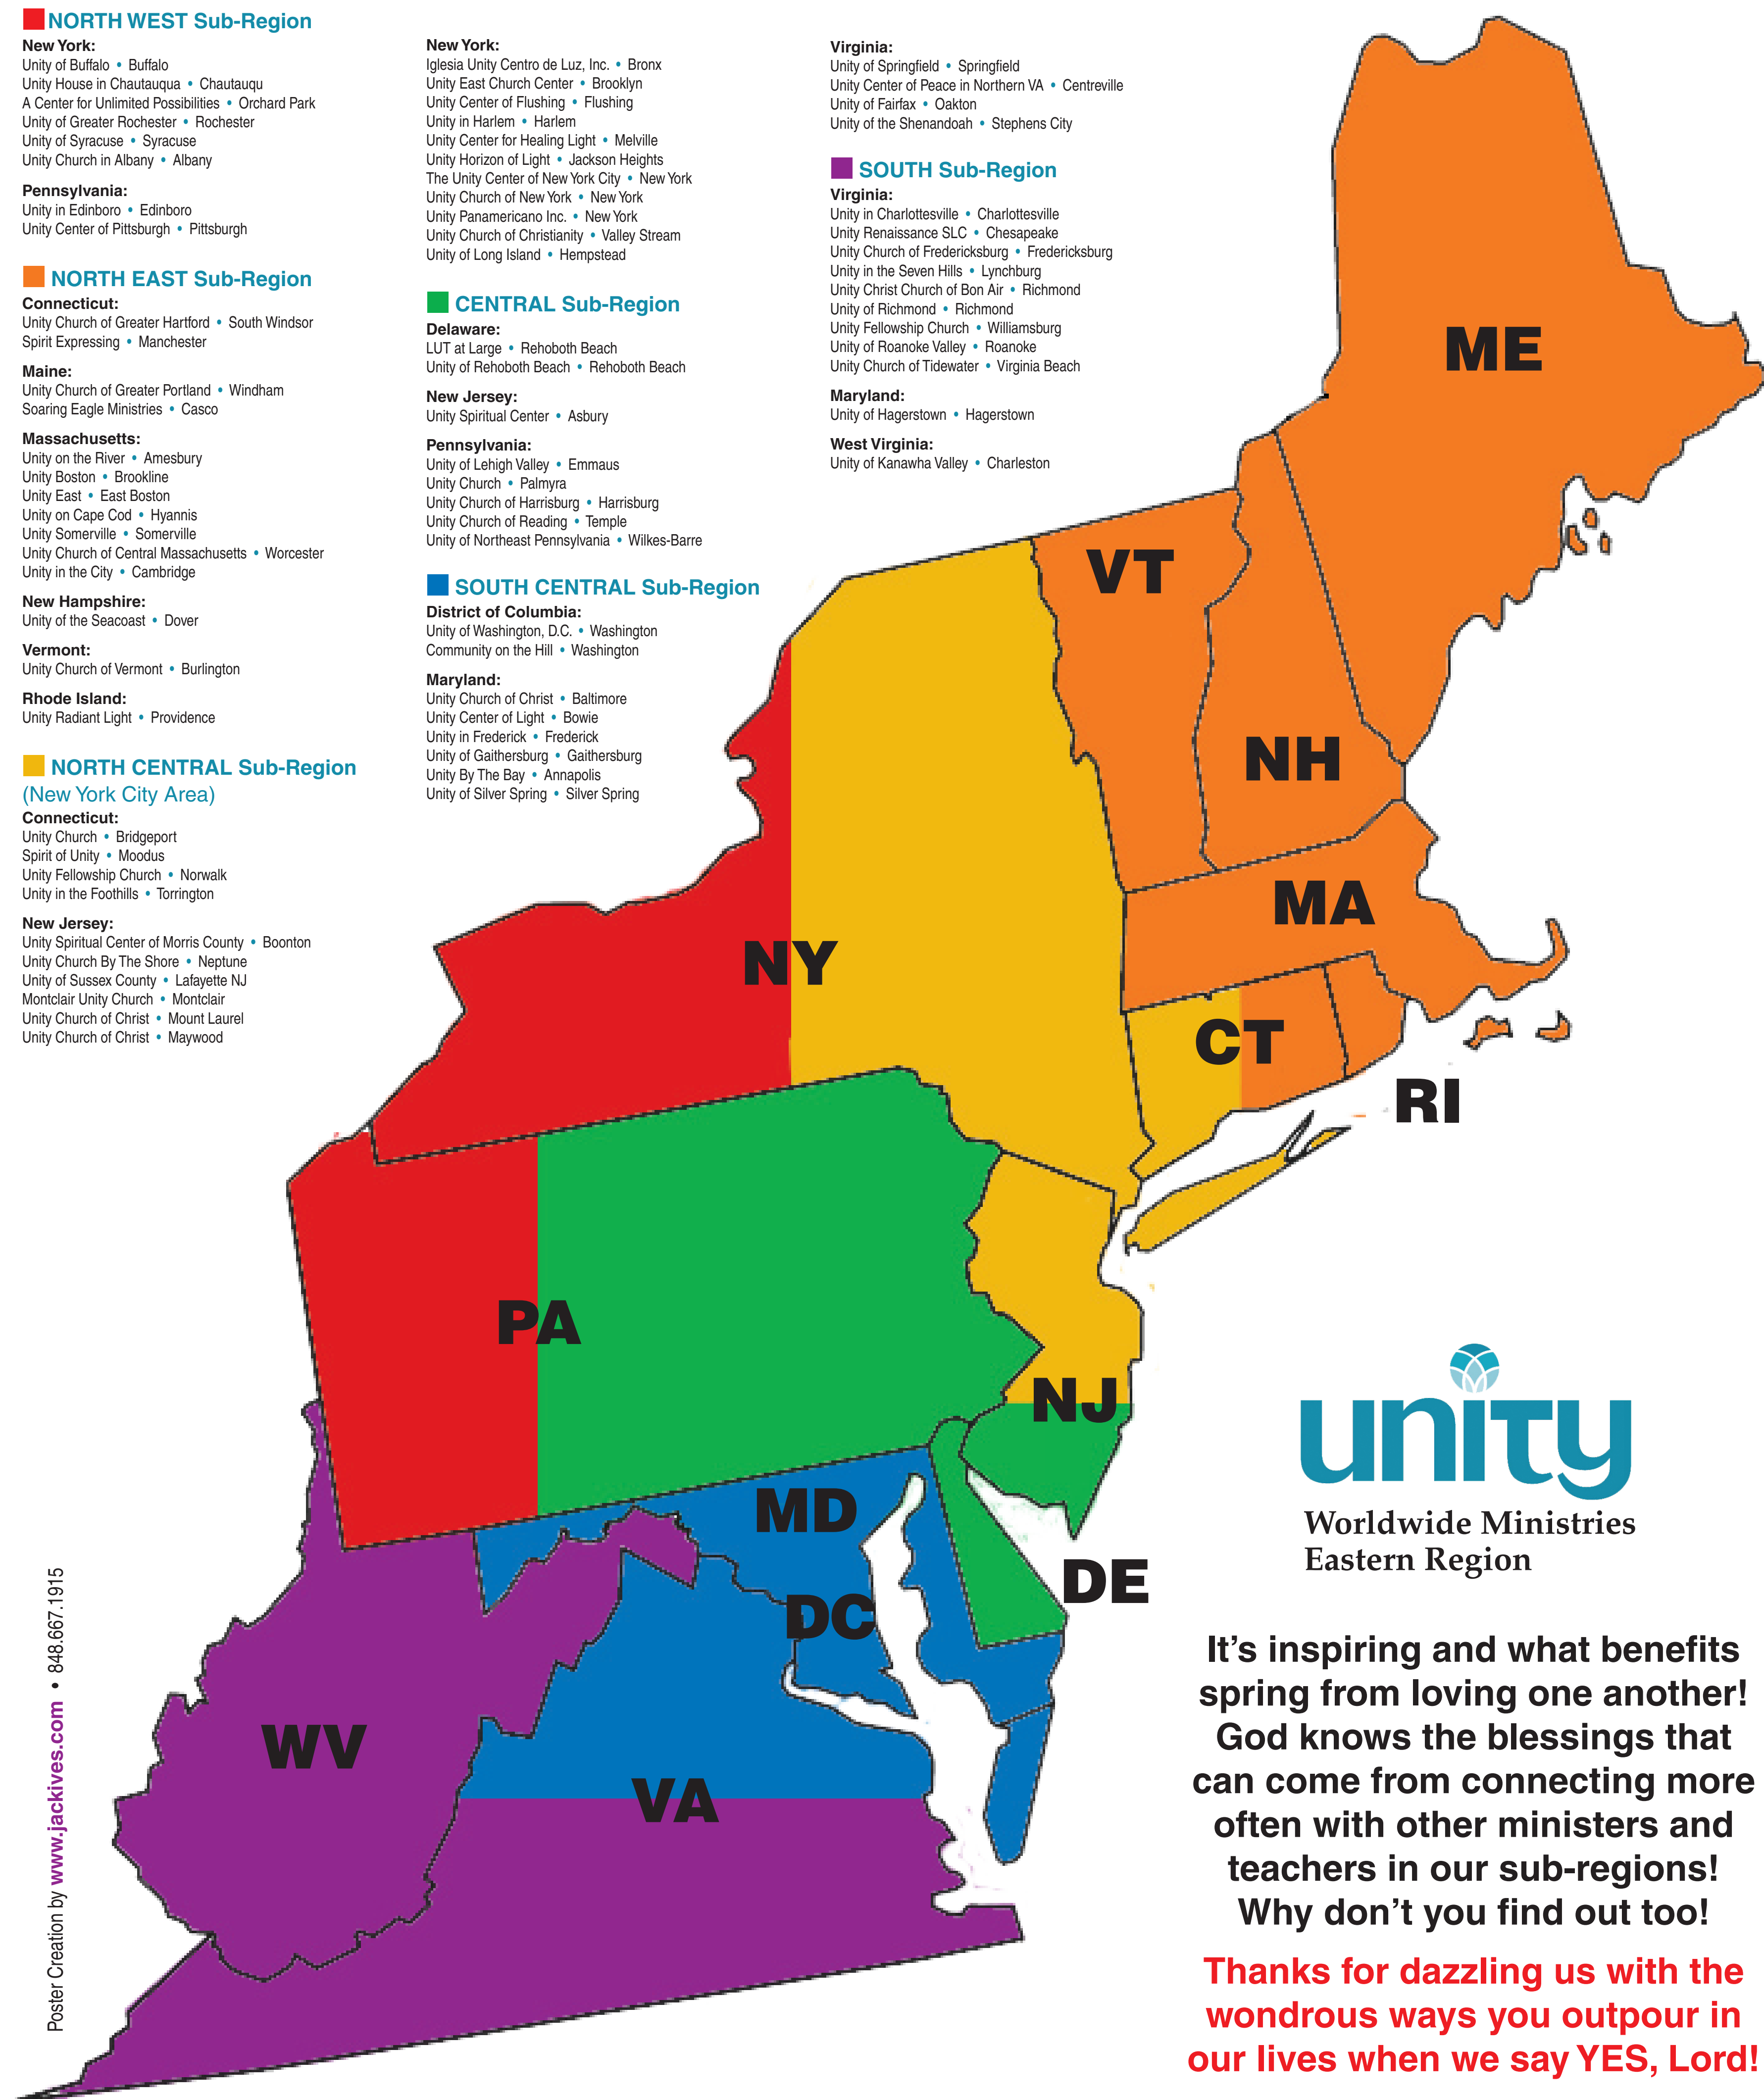

■ CENTRAL Sub-Region

Delaware:
LUT at Large • Rehoboth Beach
Unity of Rehoboth Beach • Rehoboth Beach

New Jersey:
Unity Spiritual Center • Asbury

Pennsylvania:
Unity of Lehigh Valley • Emmaus
Unity Church • Palmyra
Unity Church of Harrisburg • Harrisburg
Unity Church of Reading • Temple
Unity of Northeast Pennsylvania • Wilkes-Barre

■ SOUTH CENTRAL Sub-Region

District of Columbia:
Unity of Washington, D.C. • Washington
Community on the Hill • Washington

Maryland:
Unity Church of Christ • Baltimore
Unity Center of Light • Bowie
Unity in Frederick • Frederick
Unity of Gaithersburg • Gaithersburg
Unity By The Bay • Annapolis
Unity of Silver Spring • Silver Spring

Virginia:
Unity of Springfield • Springfield
Unity Center of Peace in Northern VA • Centreville
Unity of Fairfax • Oakton
Unity of the Shenandoah • Stephens City

■ SOUTH Sub-Region

Virginia:
Unity in Charlottesville • Charlottesville
Unity Renaissance SLC • Chesapeake
Unity Church of Fredericksburg • Fredericksburg
Unity in the Seven Hills • Lynchburg
Unity Christ Church of Bon Air • Richmond
Unity of Richmond • Richmond
Unity Fellowship Church • Williamsburg
Unity of Roanoke Valley • Roanoke
Unity Church of Tidewater • Virginia Beach

Maryland:
Unity of Hagerstown • Hagerstown

West Virginia:
Unity of Kanawha Valley • Charleston

Worldwide Ministries
Eastern Region

It's inspiring and what benefits
spring from loving one another!
God knows the blessings that
can come from connecting more
often with other ministers and
teachers in our sub-regions!
Why don't you find out too!

Thanks for dazzling us with the
wondrous ways you outpour in
our lives when we say YES, Lord!